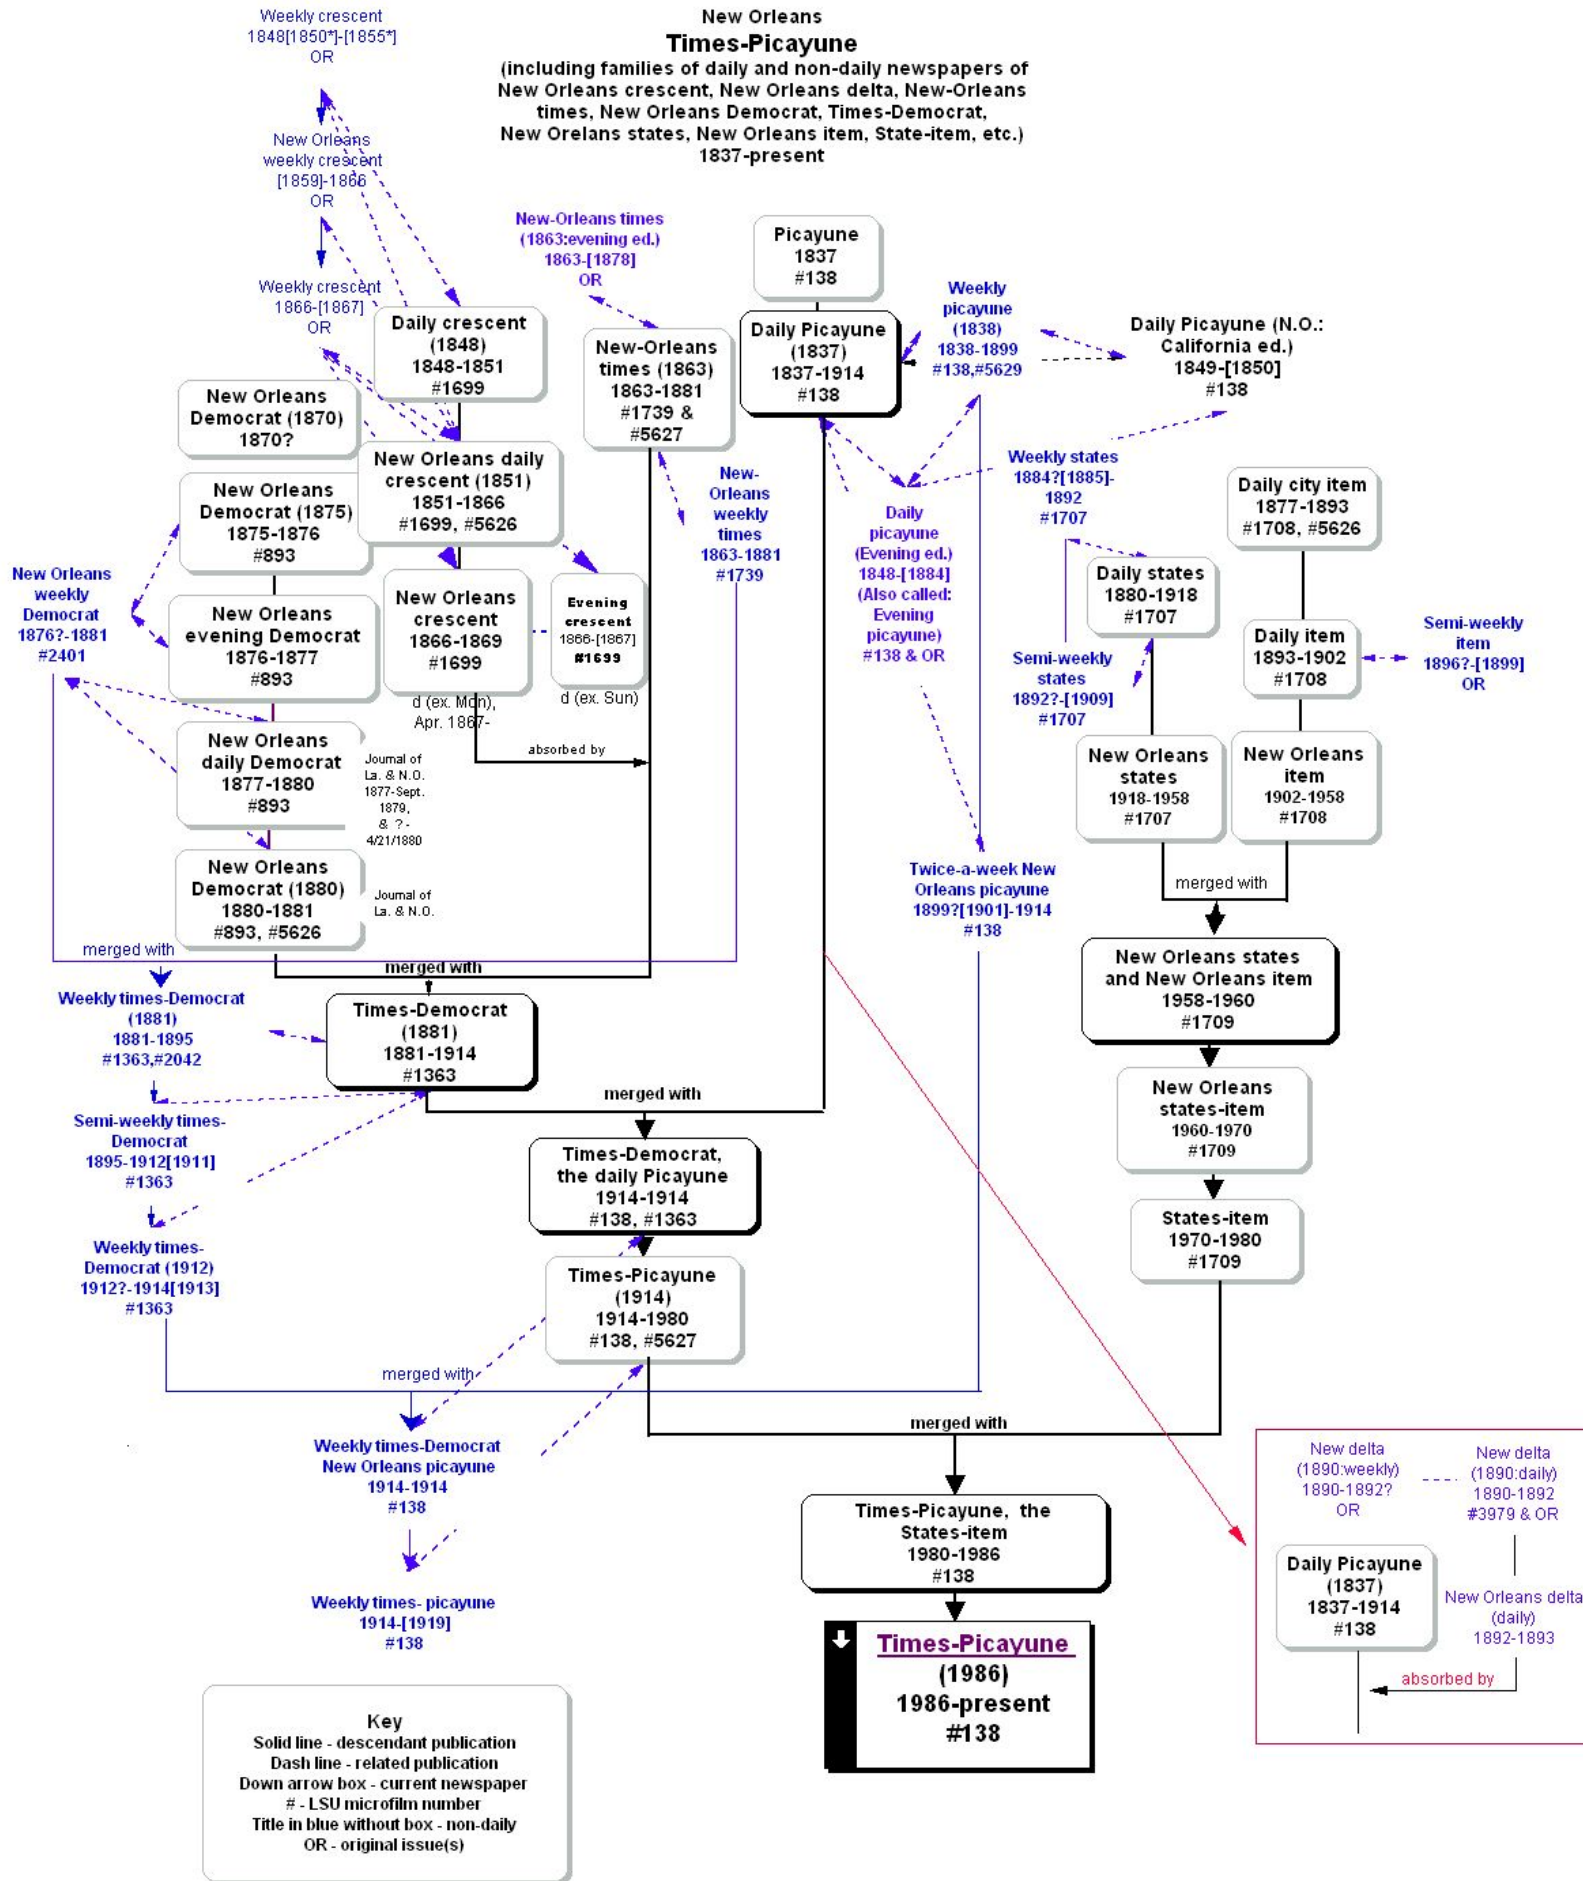

New Orleans Times-Picayune

(including families of daily and non-daily newspapers of
New Orleans crescent, New Orleans delta, New-Orleans
times, New Orleans Democrat, Times-Democrat,
New Orleans states, New Orleans item, State-item, etc.)
1837-present

Weekly crescent
1848[1850*]-[1855*]
OR

New Orleans
weekly crescent
[1859]-1866
OR

Weekly crescent
1866-[1867]
OR

New Orleans
Democrat (1870)
1870?

New Orleans
Democrat (1875)
1875-1876
#893

New Orleans
evening Democrat
1876-1877
#893

New Orleans
daily Democrat
1877-1880
#893

New Orleans
Democrat (1880)
1880-1881
#893, #5626

New Orleans
times (1848)
1848-1851
#1699

New Orleans daily
crescent (1851)
1851-1866
#1699, #5626

New Orleans
crescent
1866-1869
#1699

absorbed by

New delta
(1890:weekly)
1890-1892?
OR

New delta
(1890:daily)
1890-1892
#3979 & OR

Daily Picayune
(1837)
1837-1914
#138

New Orleans delta
(daily)
1892-1893